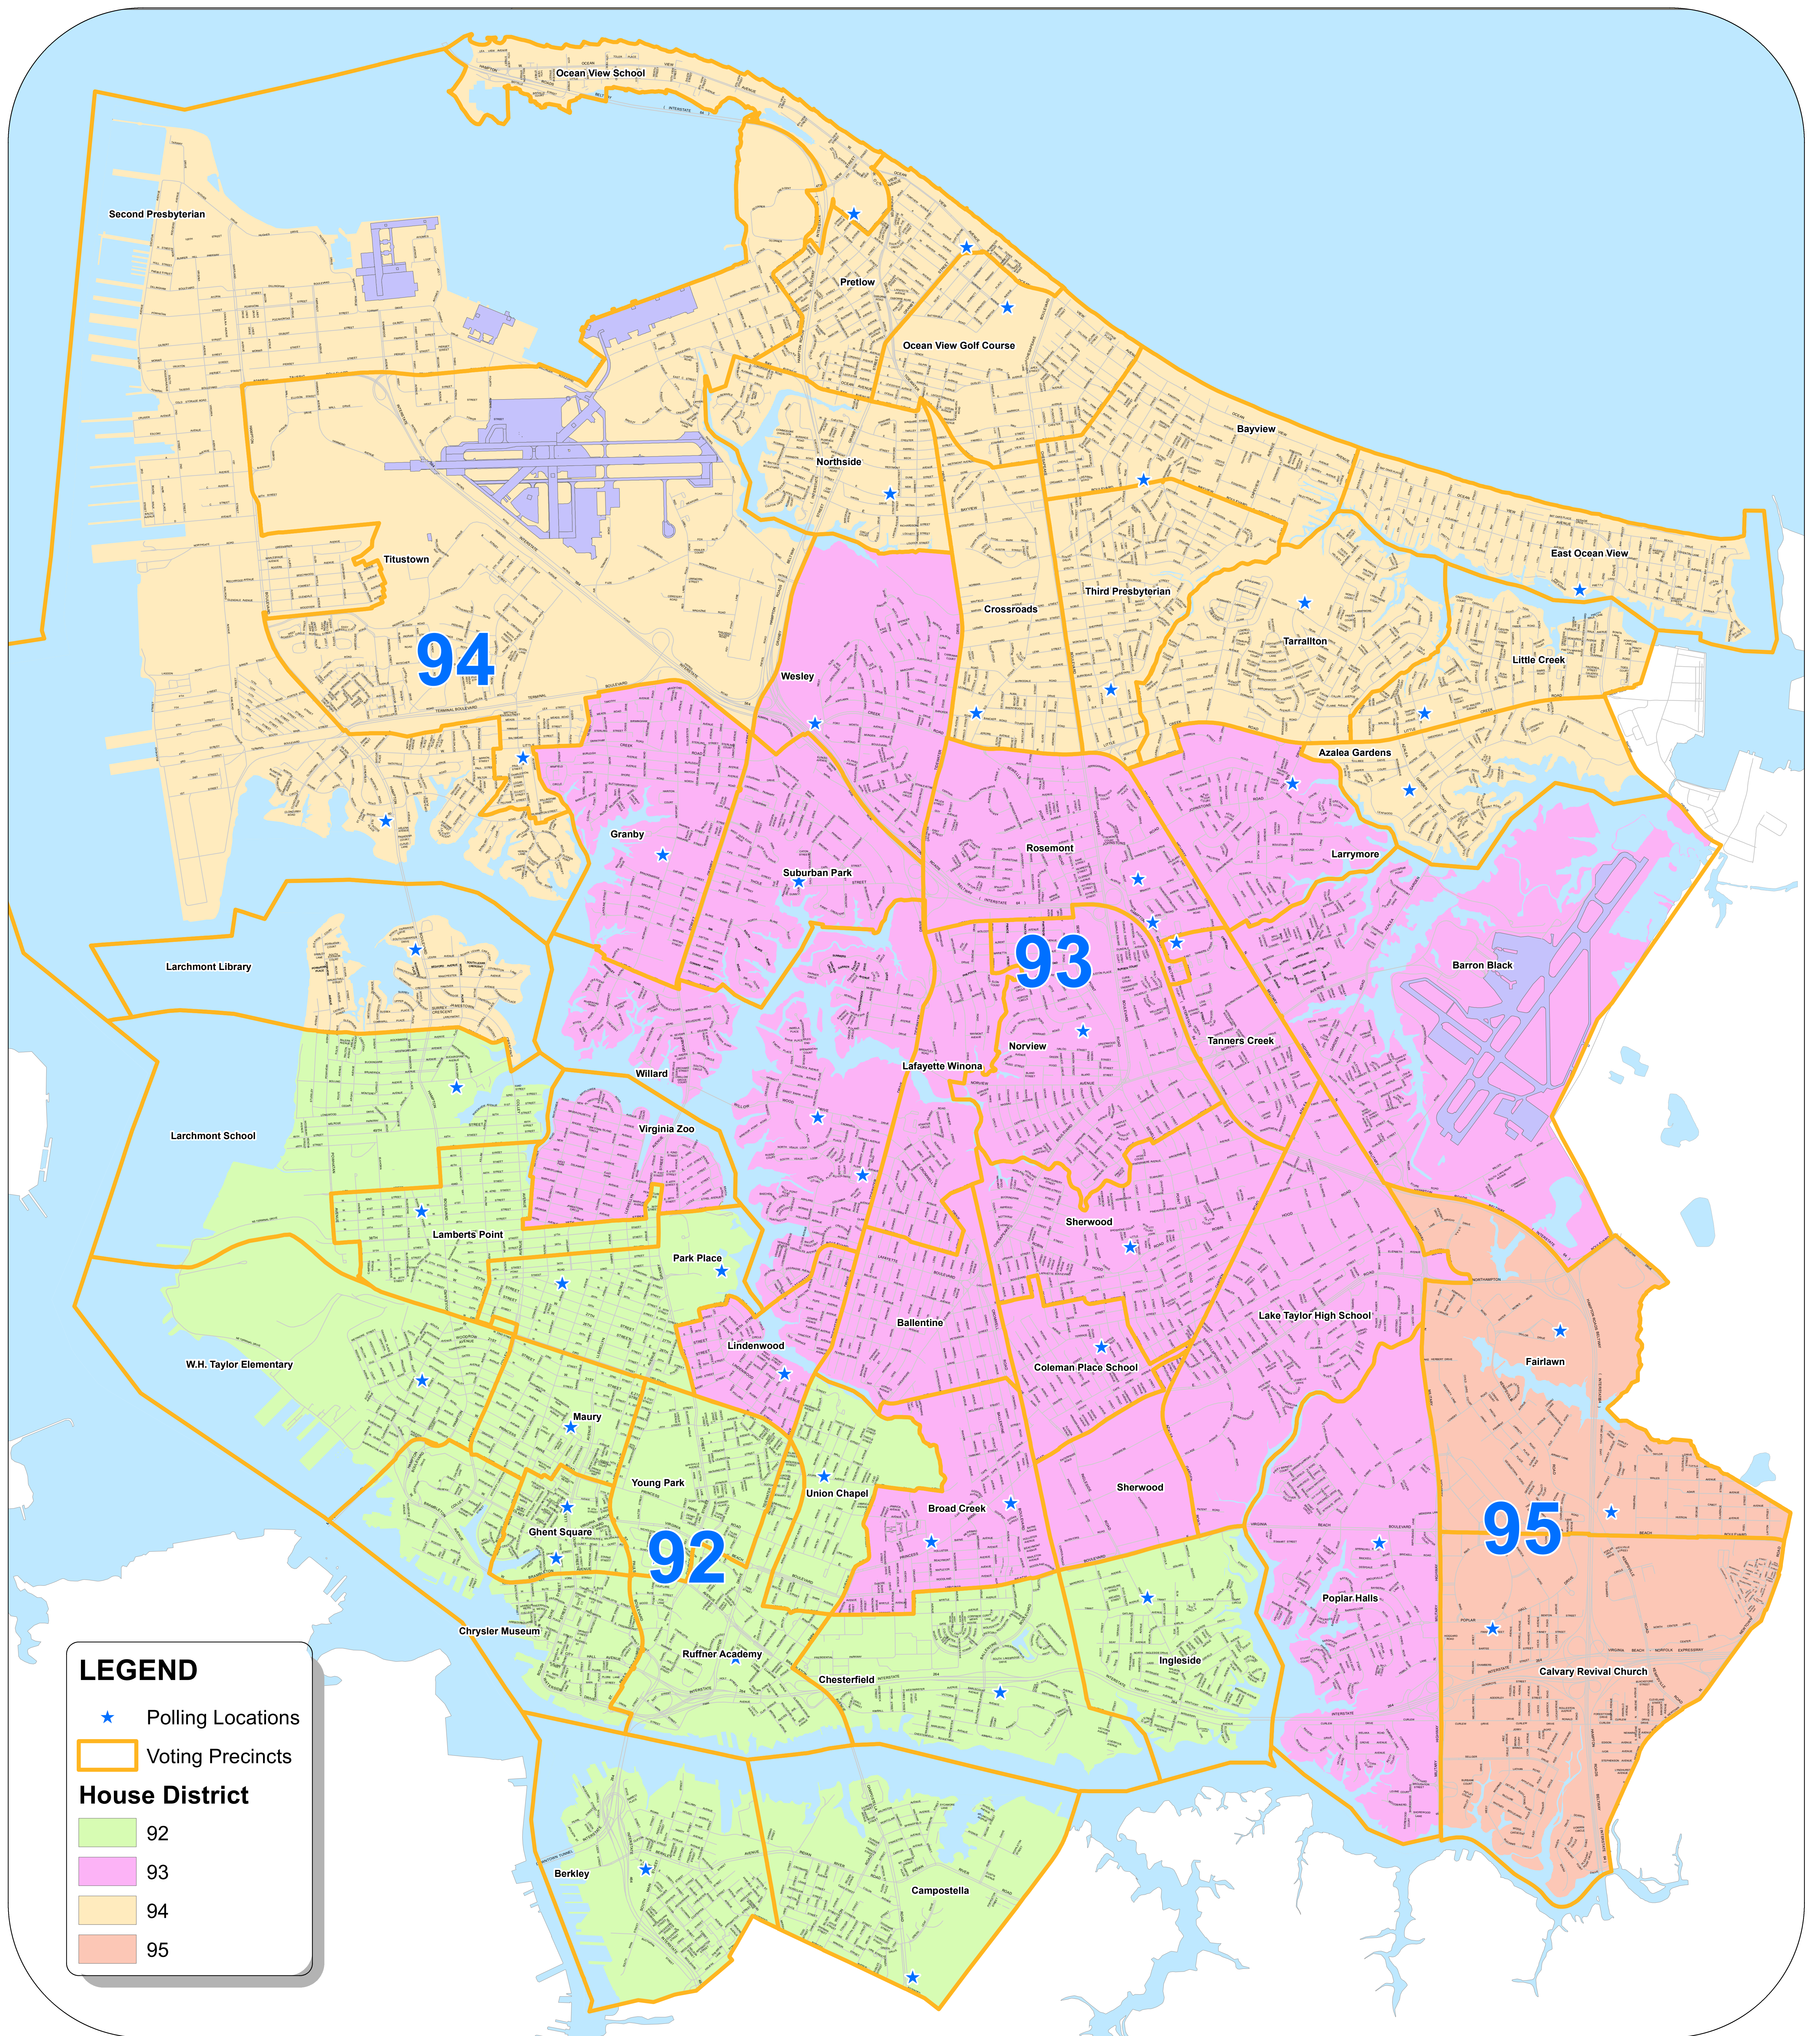

Virginia House of Delegates & Polling Locations

City of Norfolk, Virginia

LEGEND

- ★ Polling Locations
- ▭ Voting Precincts
- House District**
- ▭ 92
- ▭ 93
- ▭ 94
- ▭ 95

Map created by the Department of Information Technology, GIS Team; and is intended for graphical purposes only. Data provided by the Virginia Department of Elections. Date: January 2022, Updated May 2022